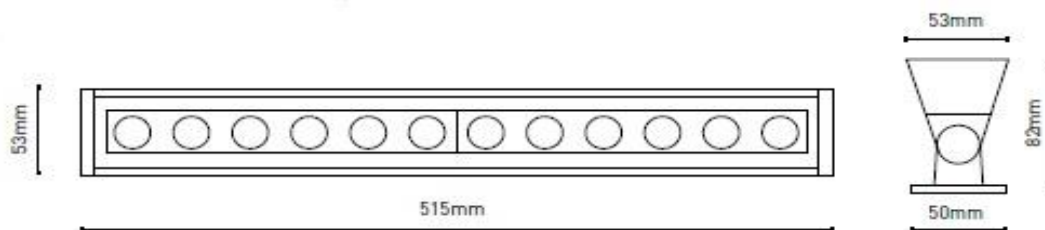

Data Specification Sheet

Product Code

RGBWW1

Description

RGB Wall Washer (515mm) - 18w/24v - Alum' CREE LED - 300mm l/p & O/p Cables - IP65

Dimensions (mm)

Length 515mm

Width 53mm

Depth 82mm

IP Rating	: IP65
Wattage	: 18W
Voltage	: 24V
Colour/Temp	: RGB
Cable Length	: 0.3M Input & Output Cables
Dimmable	: Yes
Beam Angle	: 45° x 15°
Material	: Anodized Aluminium Housing

ELD - Compass House, Vision Park, Histon, Cambridge, CB24 9AD - 0844 846 6240