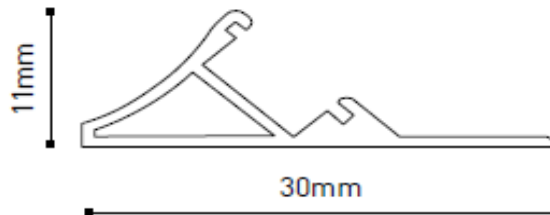

Data Specification Sheet

Product Code

LAS PROFILE

Description

Surface Angled LED Alum Profile - Will accept 10mm tape

Diffuser

Clear

Product Information

Dimensions (mm)

Width : 30mm
Depth : 11mm

Mounting : Surface
Length Up To : 2M
Colour : Aluminium
End Caps : Available
Max Tape Width : 10mm